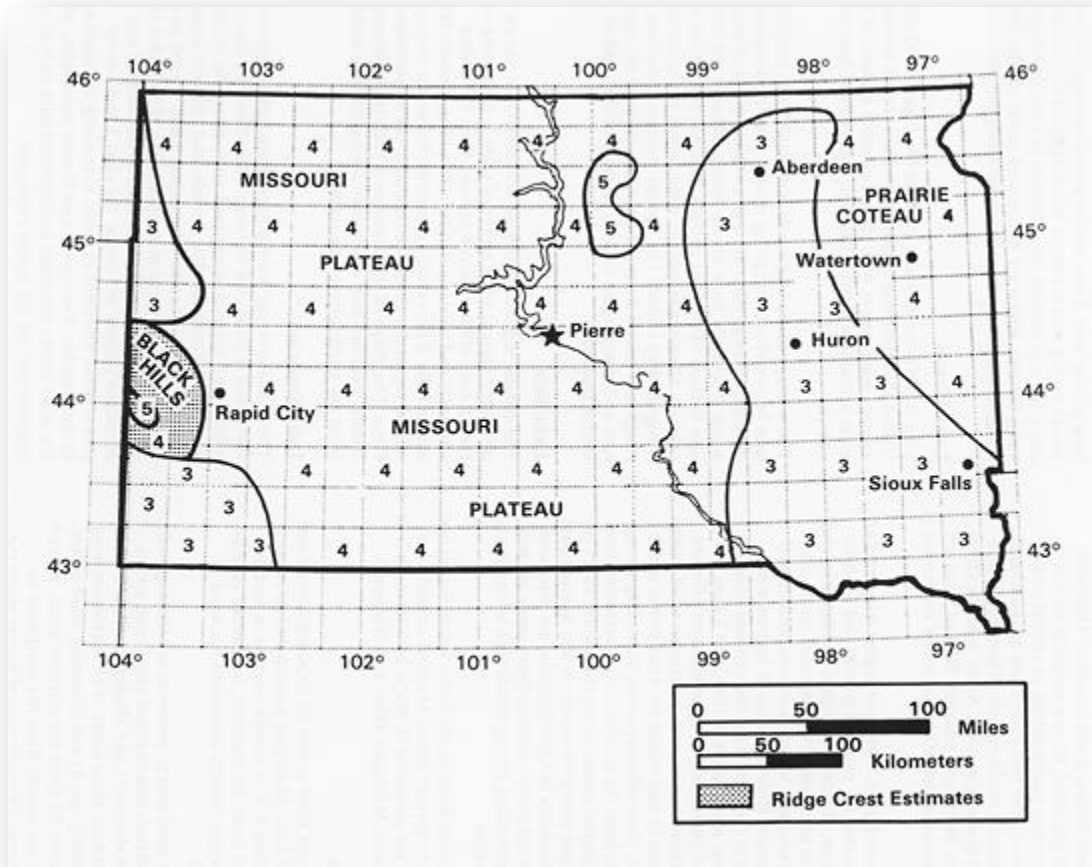

SOUTH DAKOTA ANNUAL AVERAGE WIND POWER

Maps courtesy of US-DOE and NREL