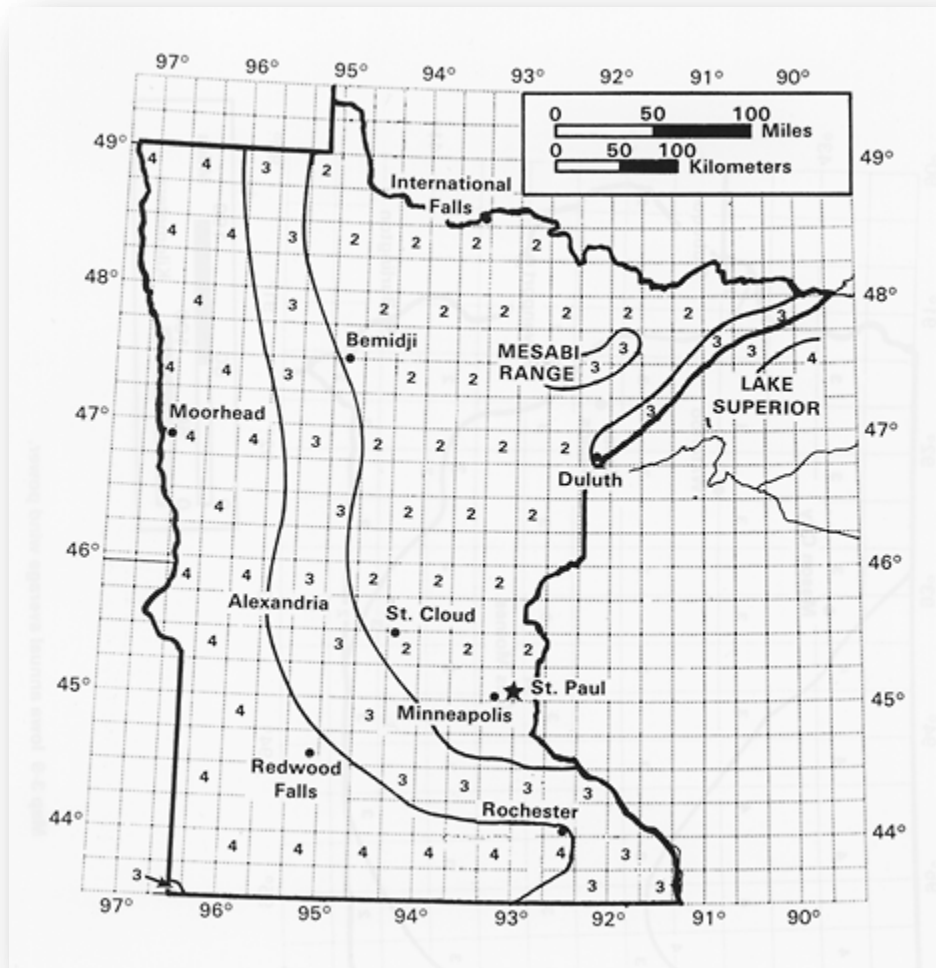

# MINNESOTA ANNUAL AVERAGE WIND POWER

Maps courtesy of US-DOE and NREL